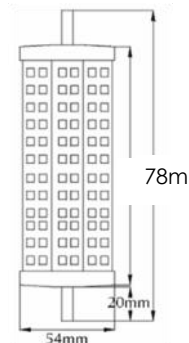

Class:	IP:	Colour:
1	IP20	

Light Source:

SMD 3014 LED chip R7s 240V

Control Equipment:

Not required
Built within the lamp base

SAA Certificate: 130918
EMC Compliant

Dimensions:

As Shown