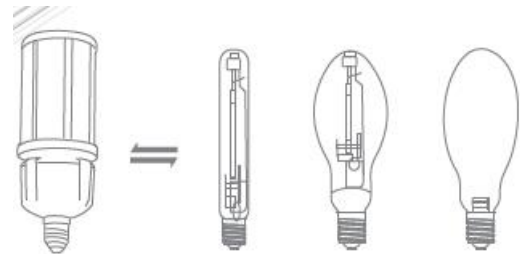

Product Data Sheet

Type/Item No: **COB20** **COB24**

Features:

- Retro fit into ES lampholders
- High output LED
- SAA certification
- 3-5 times energy saving
- IP64
- Flame retardant material
- Operating temperature +45Deg - 25Deg
- 360Deg spread beam angle
- Frosted lens
- 40,000 hrs rated life
- Passive cooling design
- Easy replacement

Class: IP: Colour:

1 64 White

COB20.3	3000K	1650lm
COB20.6	6000K	1950lm
COB24.3	3000K	2700lm
COB24.6	6000K	3100lm

Light Source:

LG SMD5630 @130lm/w

Control Equipment:

COMPLIANCES:
Magnetic Emission EN55015
Harmonic EN61000-3-2
Flicker EN61000-3-3
Immunity EN61547
Safety EN61347-1
Tested to IEC 61347-2-13(LED control gear)

SAA certificate no: SAA161411

Dimensions:

As Shown

COB20 155mm x 64mm
COB24 170mm x 64mm